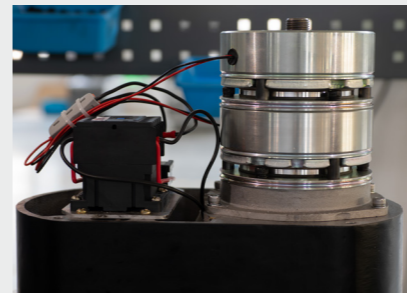

Safe

2 DC brakes, brake on power-off, ensuring safety without worries.