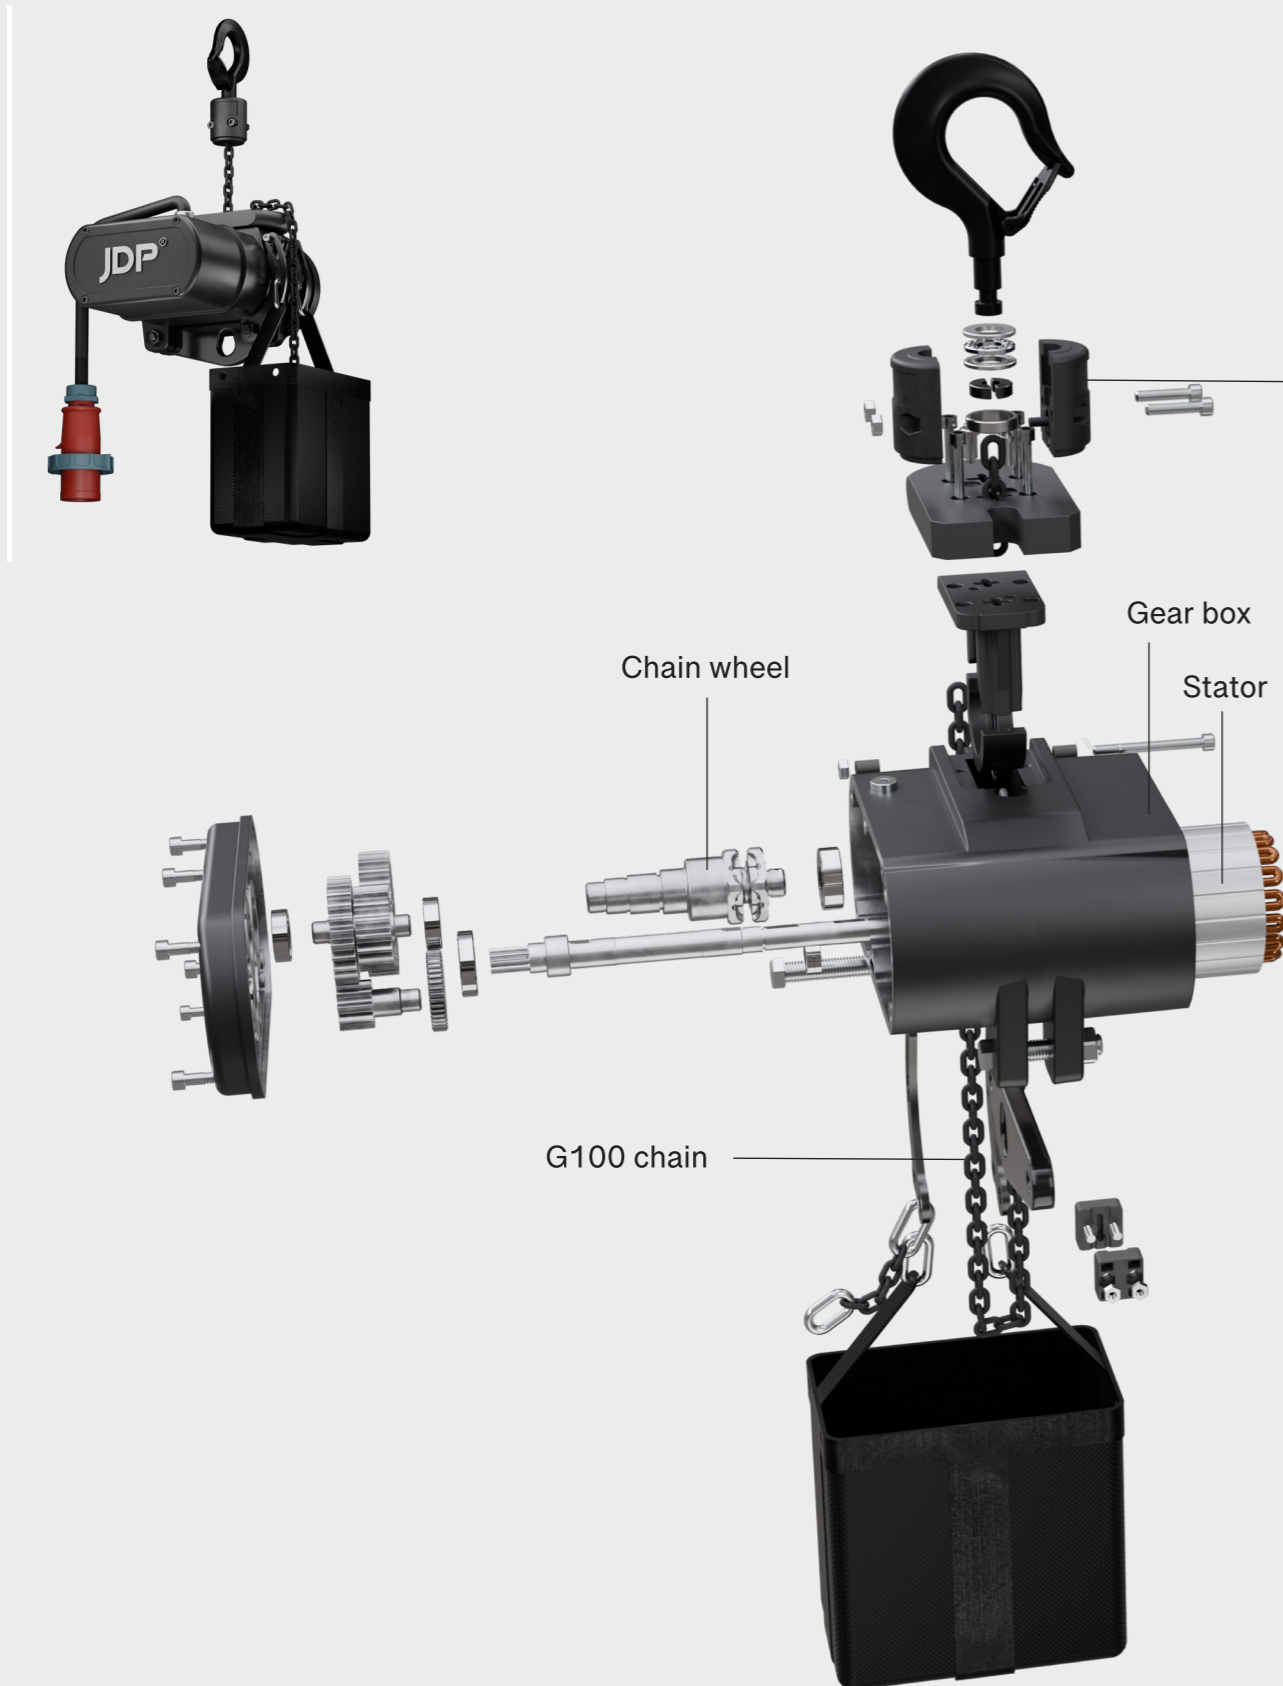

The sliding clutch is located between the motor and the brake so that the power from the brake to the load is transmitted by gear parts in form-fitting connection. Even if the clutch is seriously worn, the load will not fall uncontrolled as the load can be held in every position by the brake.

Dry clutch with high transmission efficiency, light weight and easy installation and maintenance.

## Quiet

Helical gear transmission. Gear grade 6, made of high-strength alloy steel, operating noise ≤60 dB (fully loaded), quiet and elegant.

## Solid

High-strength nylon material shell and aluminum gearbox, lighter weight strong durability.

Modular design,  
easily replaceable with 360°  
suspension components.

Model	Dimension (mm)					Motor power (kW)	Lifting speed (m/min)	No. chain	Dia of chain (mm)	Net weight (kg)		
	A	B	C	D	E							
Kyra D8 Plus 250kg	102	263	163	100	203	0.22	4	1	0.35	14.75		
D8 Plus (2Br as standard)	Self-climbing & Suspension LV	Kyra D8 Plus 1000kg	135	410	150	260	260	1.1	4	1	7.4	33.5
		Kyra D8 Plus 500kg	Coming soon									
		Kyra D8 Plus 2000kg										
		Kyra D8 Plus 2500kg										
		Kyra D8 Plus 5000kg										
Kyra D8 320kg	102	251	100	150	200	0.22	4	1	4	12.5		
Kyra D8 320kg (2Br)	102	295	100	195	200	0.22	4	1	4	14.75		
Kyra D8 1000kg	135	350	150	200	260	0.75	4	1	7.1	30.5		
Kyra D8 1000kg (2Br)	135	410	150	260	260	0.75	4	1	7.1	33.5		
D8	Self-climbing & Suspension LV	Kyra D8 500kg	Coming soon									
		Kyra D8 500kg (2Br)										
		Kyra D8 2000kg										
		Kyra D8 2000kg (2Br)										
		Kyra D8 3000kg										
		Kyra D8 3000kg (2Br)										
		Kyra D8 5000kg										
		Kyra D8 5000kg (2Br)										