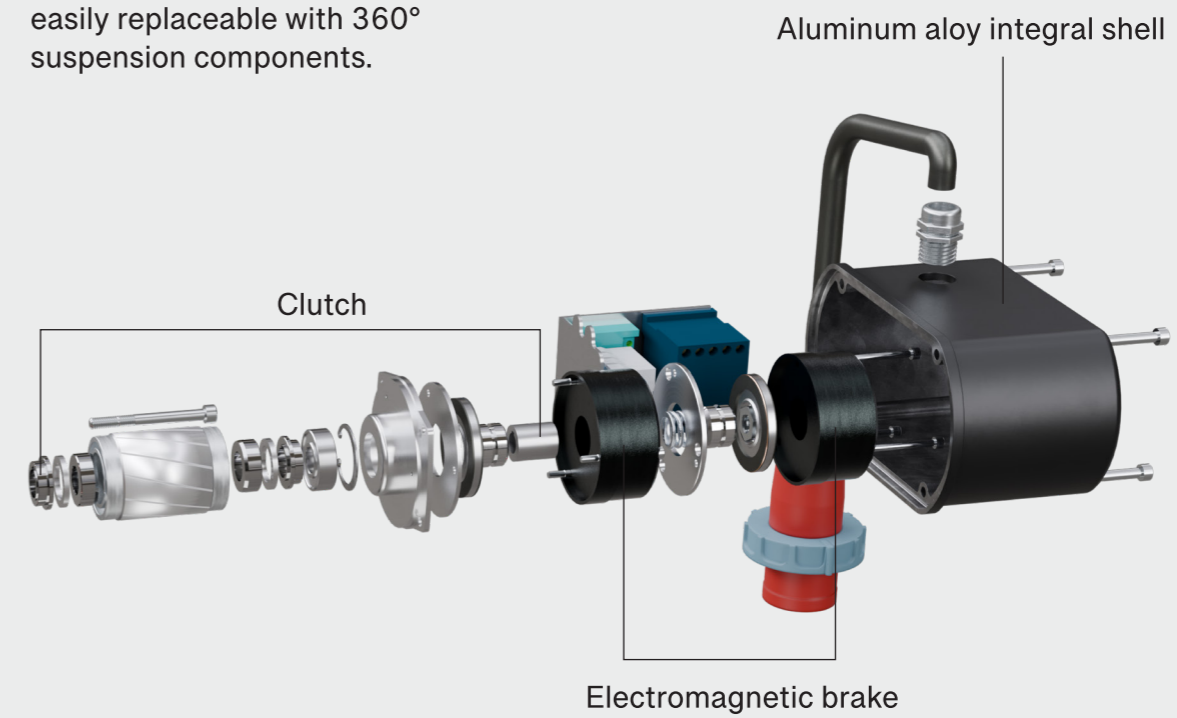

Modular design,
easily replaceable with 360°
suspension components.