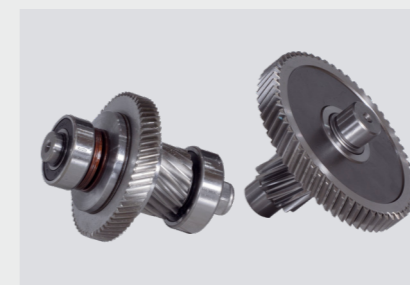

Quiet

Helical gear transmission. Gear grade 6, made of high-strength alloy steel, operating noise ≤60 dB (fully loaded), quiet and elegant.