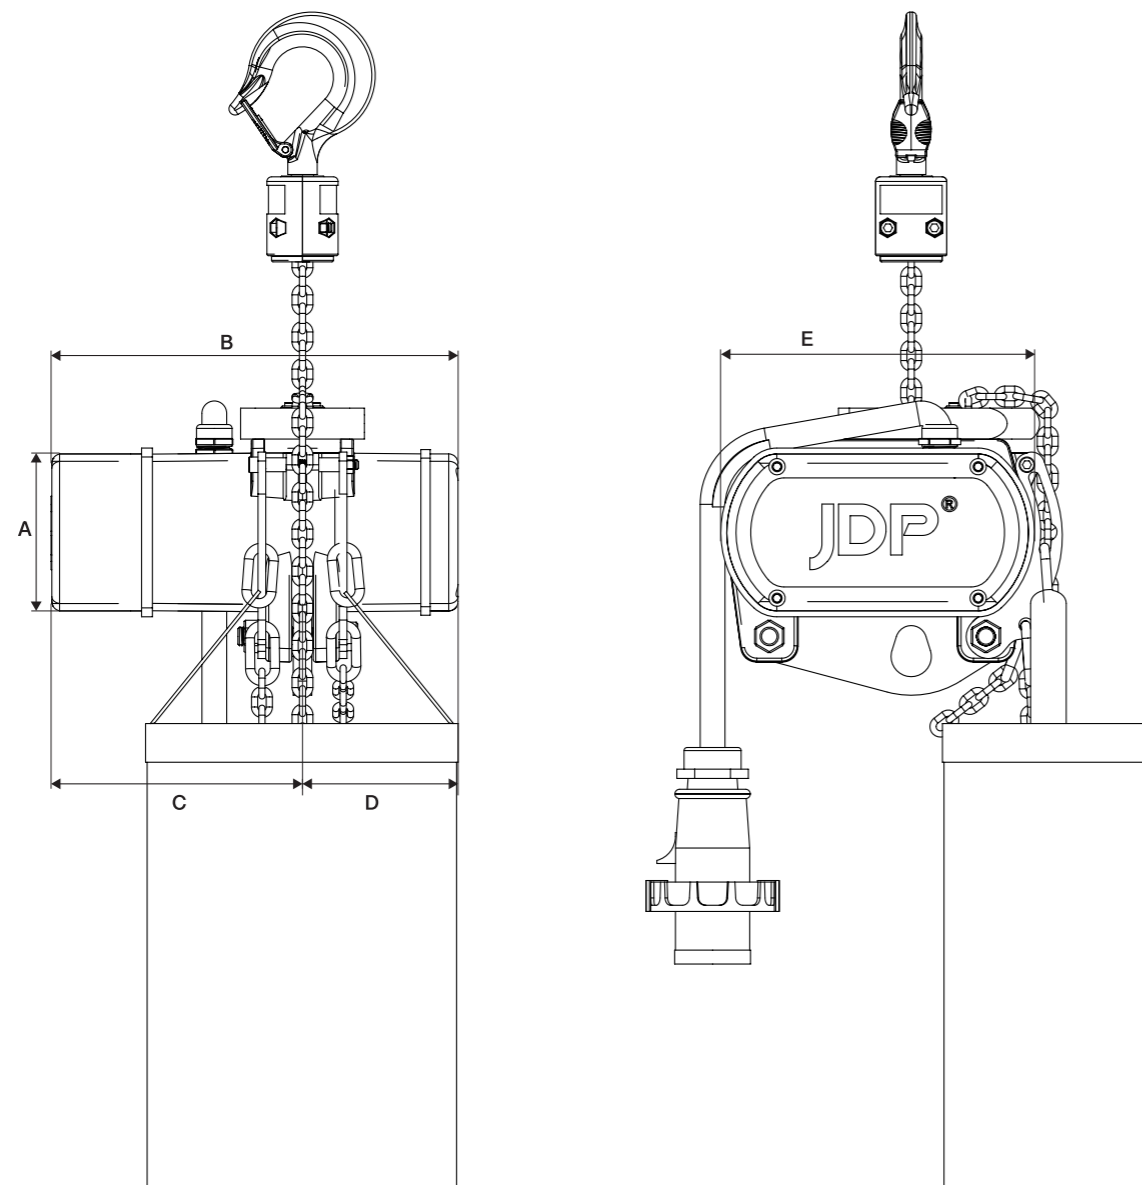

The sliding clutch is located between the motor and the brake so that the power from the brake to the load is transmitted by gear parts in form-fitting connection. Even if the clutch is seriously worn, the load will not fall uncontrolled as the load can be held in every position by the brake.

## Solid

High-strength nylon material shell and aluminum gearbox, lighter weight strong durability.

Modular design,  
easily replaceable with 360°  
suspension components.

Model	Dimension (mm)					Motor power (kW)	Lifting speed (m/min)	No. chain	Dia of chain (mm)	Net weight (kg)		
	A	B	C	D	E							
Kyra D8 Plus 250kg	102	263	163	100	203	0.22	4	1	0.35	14.75		
D8 Plus (2Br as standard)	Self-climbing & Suspension LV	Kyra D8 Plus 1000kg	135	410	150	260	260	1.1	4	1	7.4	33.5
		Kyra D8 Plus 500kg	Coming soon									
		Kyra D8 Plus 2000kg										
		Kyra D8 Plus 2500kg										
		Kyra D8 Plus 5000kg										
Kyra D8 320kg	102	251	100	150	200	0.22	4	1	4	12.5		
Kyra D8 320kg (2Br)	102	295	100	195	200	0.22	4	1	4	14.75		
Kyra D8 1000kg	135	350	150	200	260	0.75	4	1	7.1	30.5		
Kyra D8 1000kg (2Br)	135	410	150	260	260	0.75	4	1	7.1	33.5		
D8	Self-climbing & Suspension LV	Kyra D8 500kg	Coming soon									
		Kyra D8 500kg (2Br)										
		Kyra D8 2000kg										
		Kyra D8 2000kg (2Br)										
		Kyra D8 3000kg										
		Kyra D8 3000kg (2Br)										
		Kyra D8 5000kg										
		Kyra D8 5000kg (2Br)										