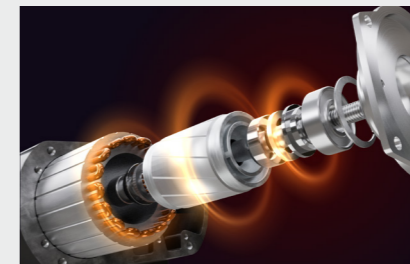

## Powerful

Pure copper motor coil, strong power.

The sliding clutch is located between the motor and the brake so that the power from the brake to the load is transmitted by gear parts in form-fitting connection. Even if the clutch is seriously worn, the load will not fall uncontrolled as the load can be held in every position by the brake.

Dry clutch with high transmission efficiency, light weight and easy installation and maintenance.